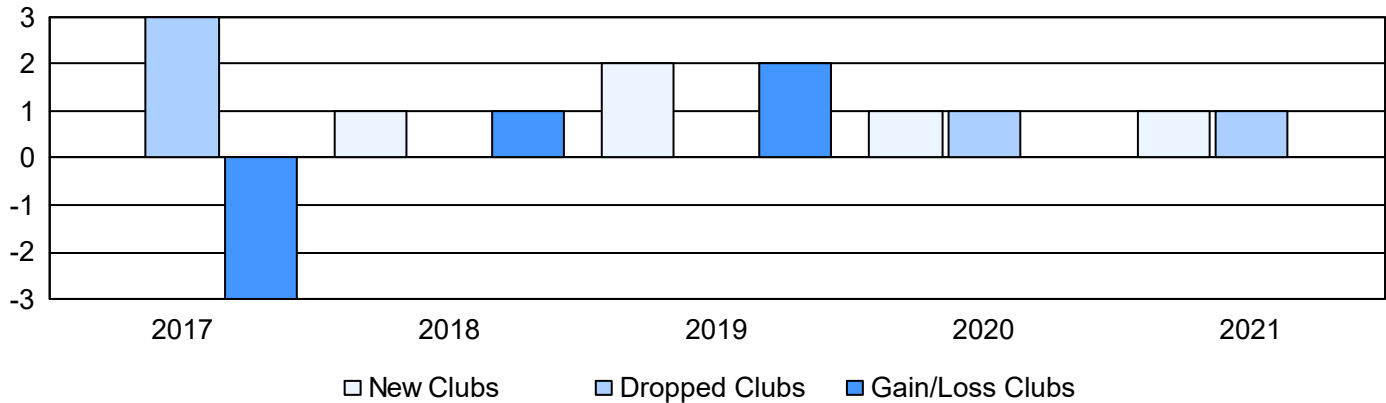

Year	New Clubs	Dropped Clubs	Gain/ Loss Clubs	New Members	Charter Members	Reinstate Members	Transfer Members	Total Member Added	Total Members Dropped	Gain/ Loss Members
2016-2017	0	3	-3	77	0	3	3	83	140	-57
2017-2018	1	0	1	69	20	1	3	93	99	-6
2018-2019	2	0	2	73	60	7	2	142	120	22
2019-2020	1	1	0	88	20	0	4	112	103	9
2020-2021	1	1	0	42	22	1	3	68	74	-6
Average	1	1	0	70	24	2	3	100	107	-8

Clubs

Members

Membership Composition June 2021 Cumulative

Gender Composition June 2021 Cumulative