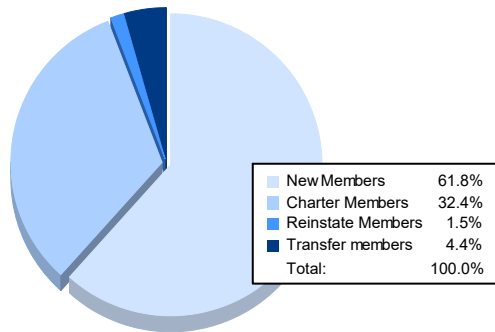

Year	New Clubs	Dropped Clubs	Gain/ Loss Clubs	New Members	Charter Members	Reinstate Members	Transfer Members	Total Member Added	Total Members Dropped	Gain/ Loss Members
2016-2017	0	3	-3	77	0	3	3	83	140	-57
2017-2018	1	0	1	69	20	1	3	93	99	-6
2018-2019	2	0	2	73	60	7	2	142	120	22
2019-2020	1	1	0	88	20	0	4	112	103	9
2020-2021	1	1	0	42	22	1	3	68	74	-6
Average	1	1	0	70	24	2	3	100	107	-8

Clubs

Members

Membership Composition June 2021 Cumulative

Gender Composition June 2021 Cumulative