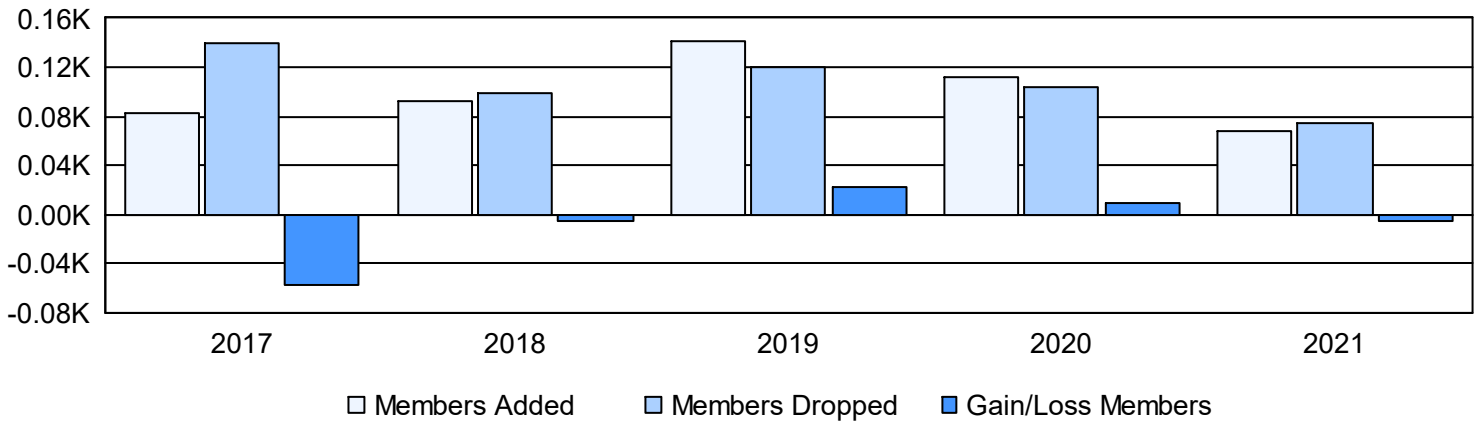

Year	New Clubs	Dropped Clubs	Gain/ Loss Clubs	New Members	Charter Members	Reinstate Members	Transfer Members	Total Member Added	Total Members Dropped	Gain/ Loss Members
2016-2017	0	3	-3	77	0	3	3	83	140	-57
2017-2018	1	0	1	69	20	1	3	93	99	-6
2018-2019	2	0	2	73	60	7	2	142	120	22
2019-2020	1	1	0	88	20	0	4	112	103	9
2020-2021	1	1	0	42	22	1	3	68	74	-6
Average	1	1	0	70	24	2	3	100	107	-8

Clubs

Members

Membership Composition June 2021 Cumulative

Gender Composition June 2021 Cumulative